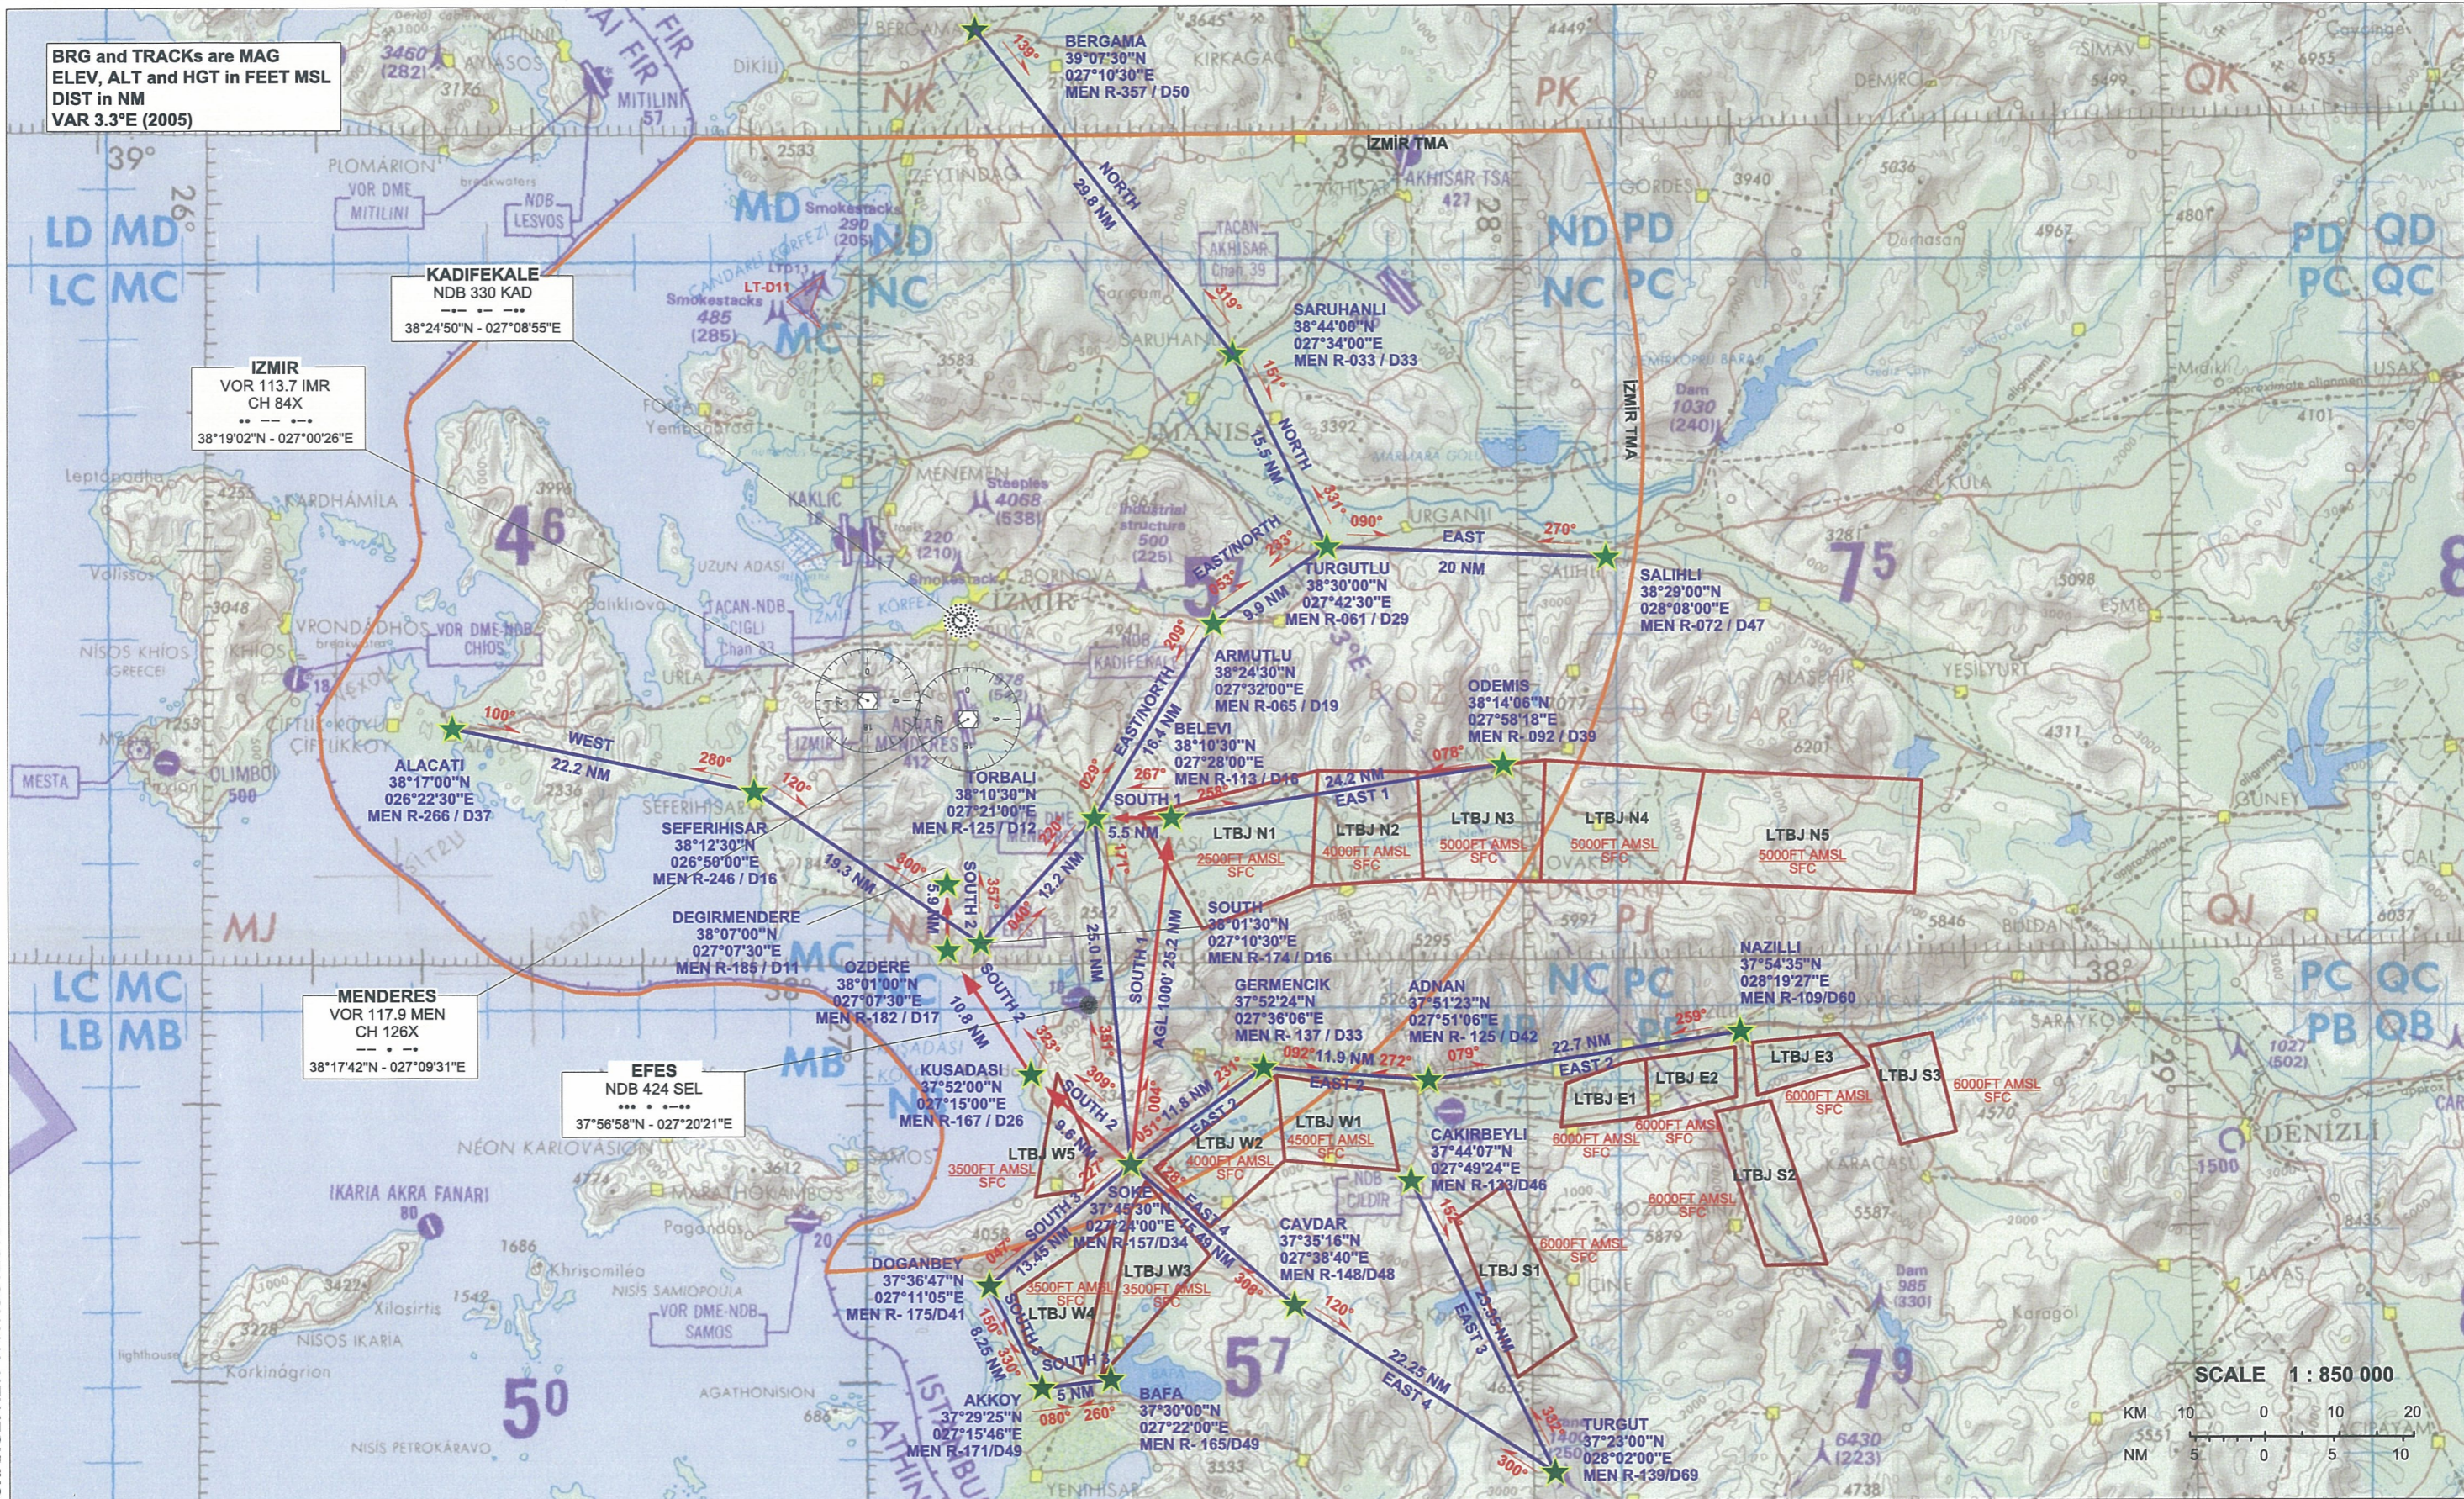

İZMİR TMA
VFR FLIGHT ROUTES - ICAO

TRANSITION ALTITUDE
10 000 FT

APP : 120.175 - 119.450 - 134.2
TWR : 118.1 - 257.8

İZMİR / ADNAN MENDERES
INTERNATIONAL

CHANGE: NEW VFR ROUTES AND TRAINING AREAS