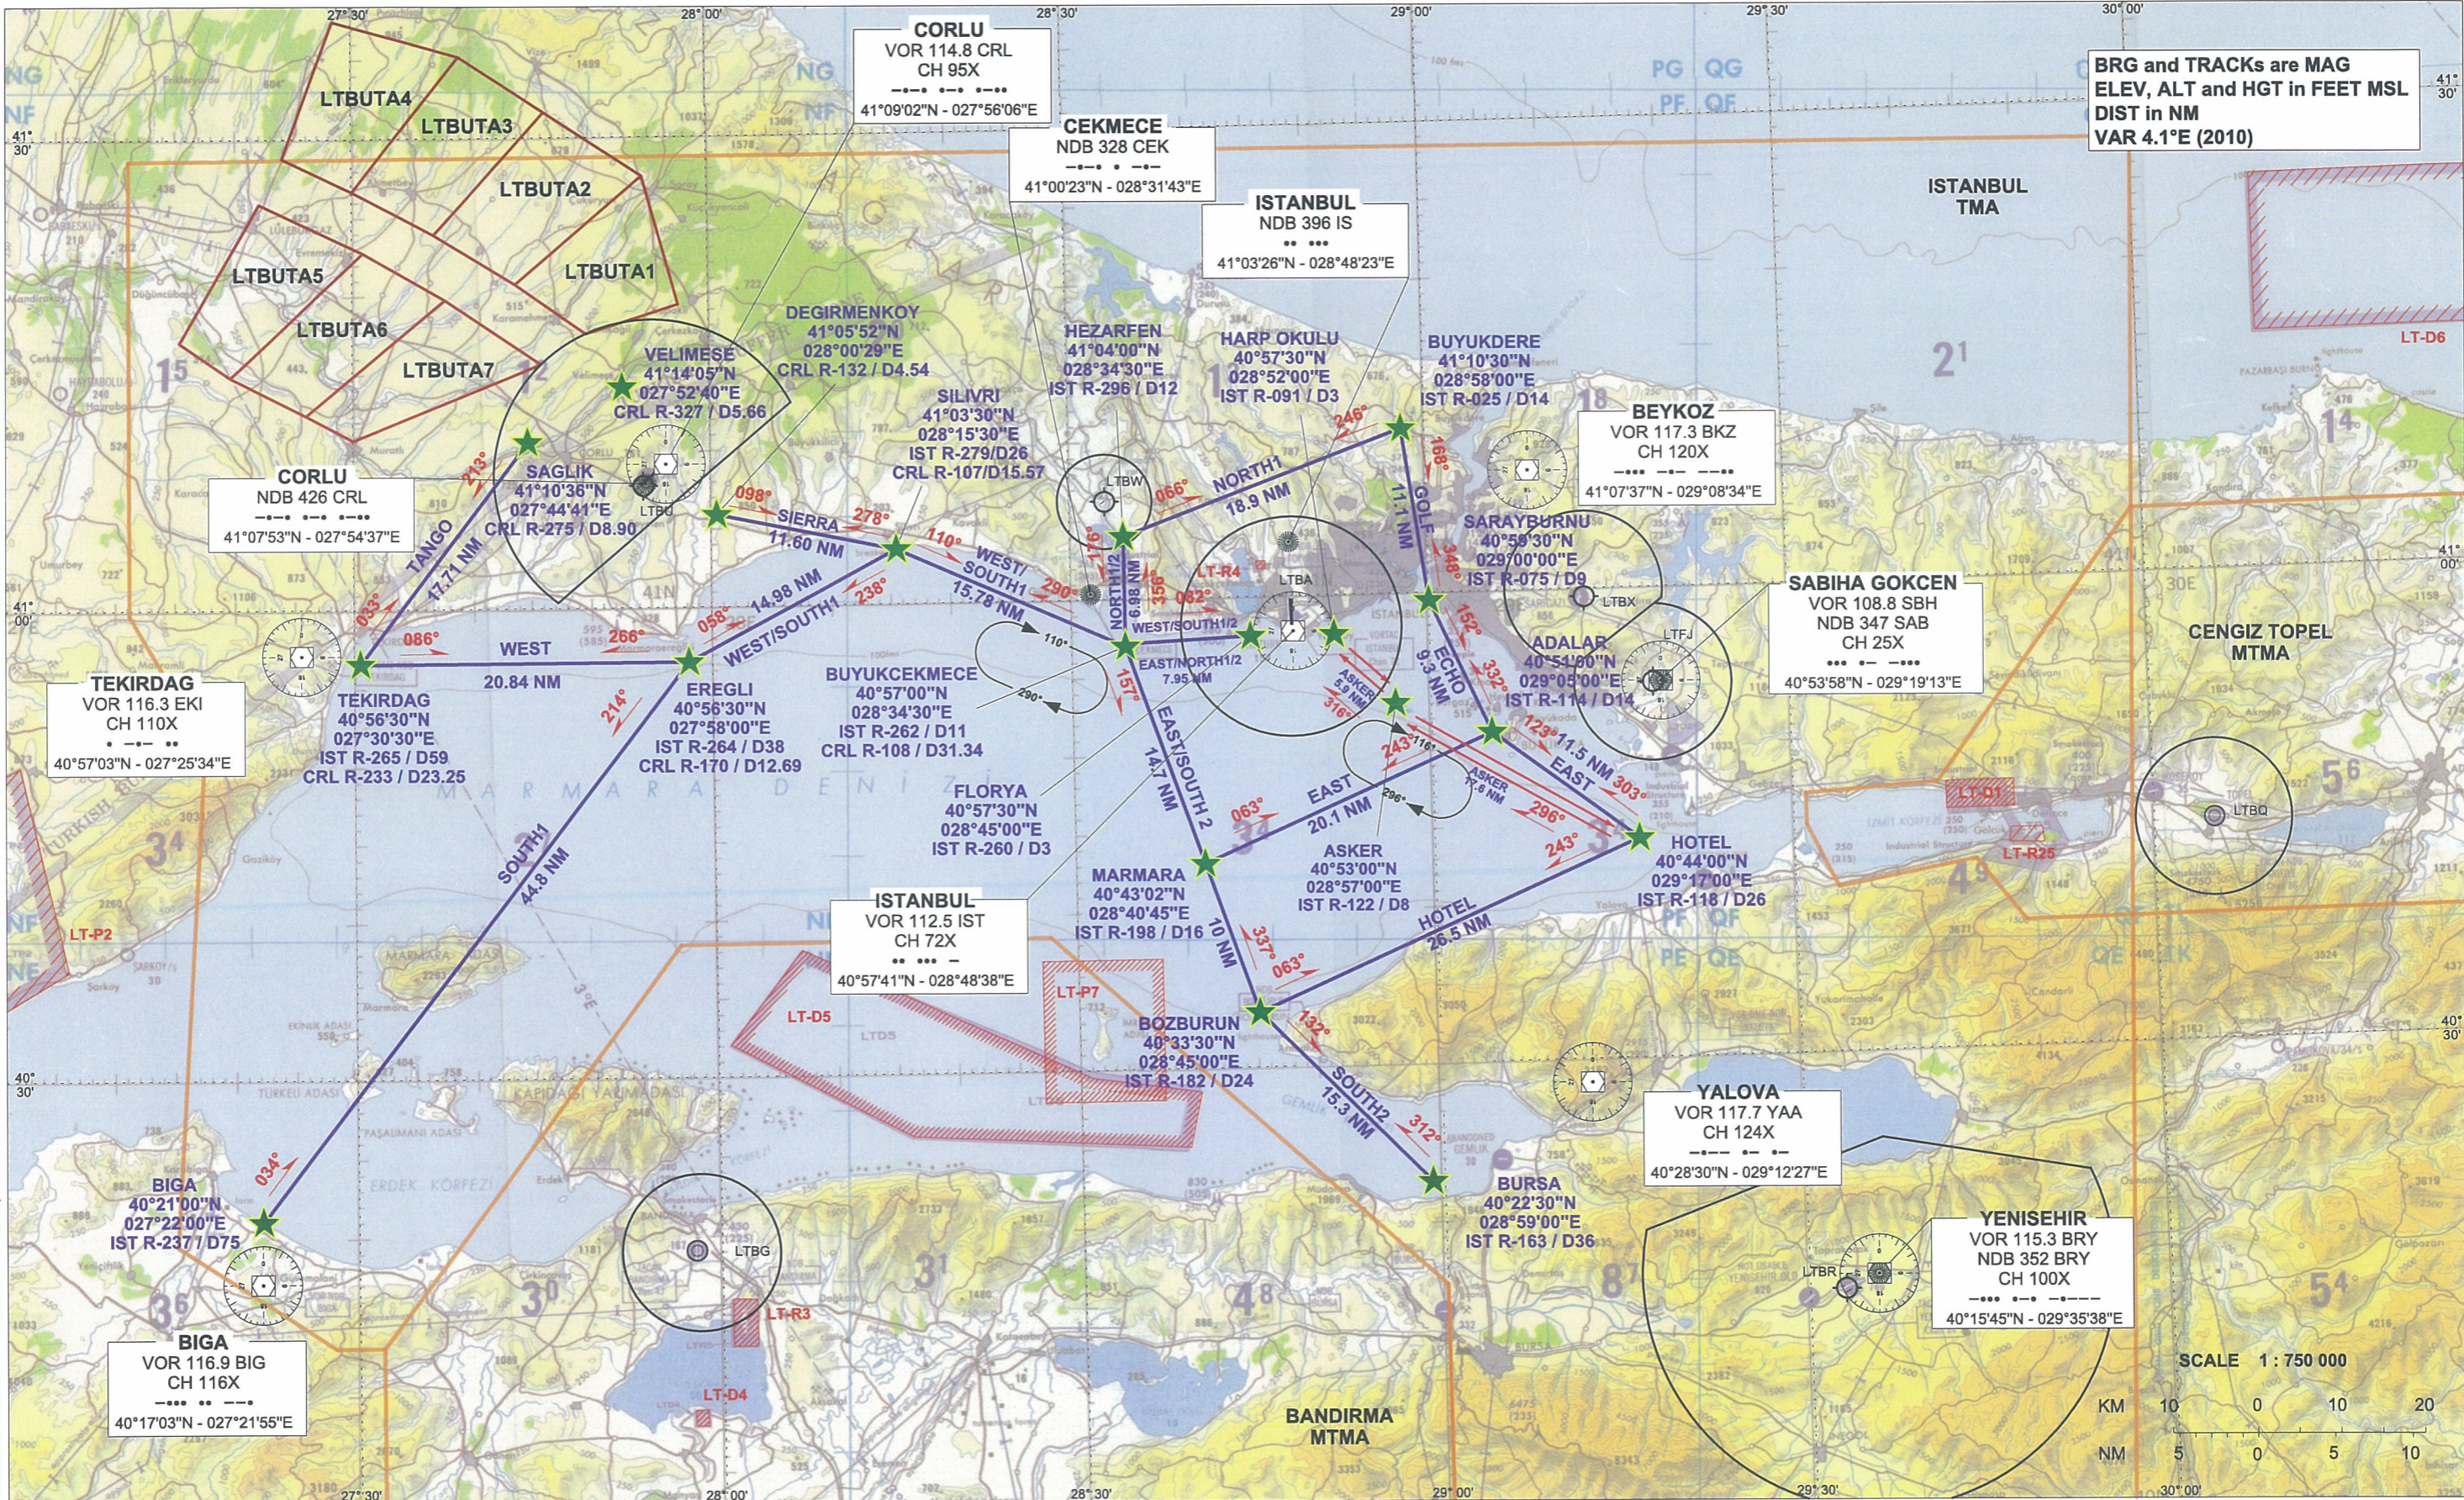

TEKIRDAG / CORLU VFR  
FLIGHT ROUTES - ICAO

TRANSITION ALTITUDE  
10000 FT

TWR  
APP (YESILKOY) : 120.375  
: 127.100

TEKIRDAG / CORLU  
INTERNATIONAL

CHANGE: NAV AID COORDINATES, LT-R25 AREA